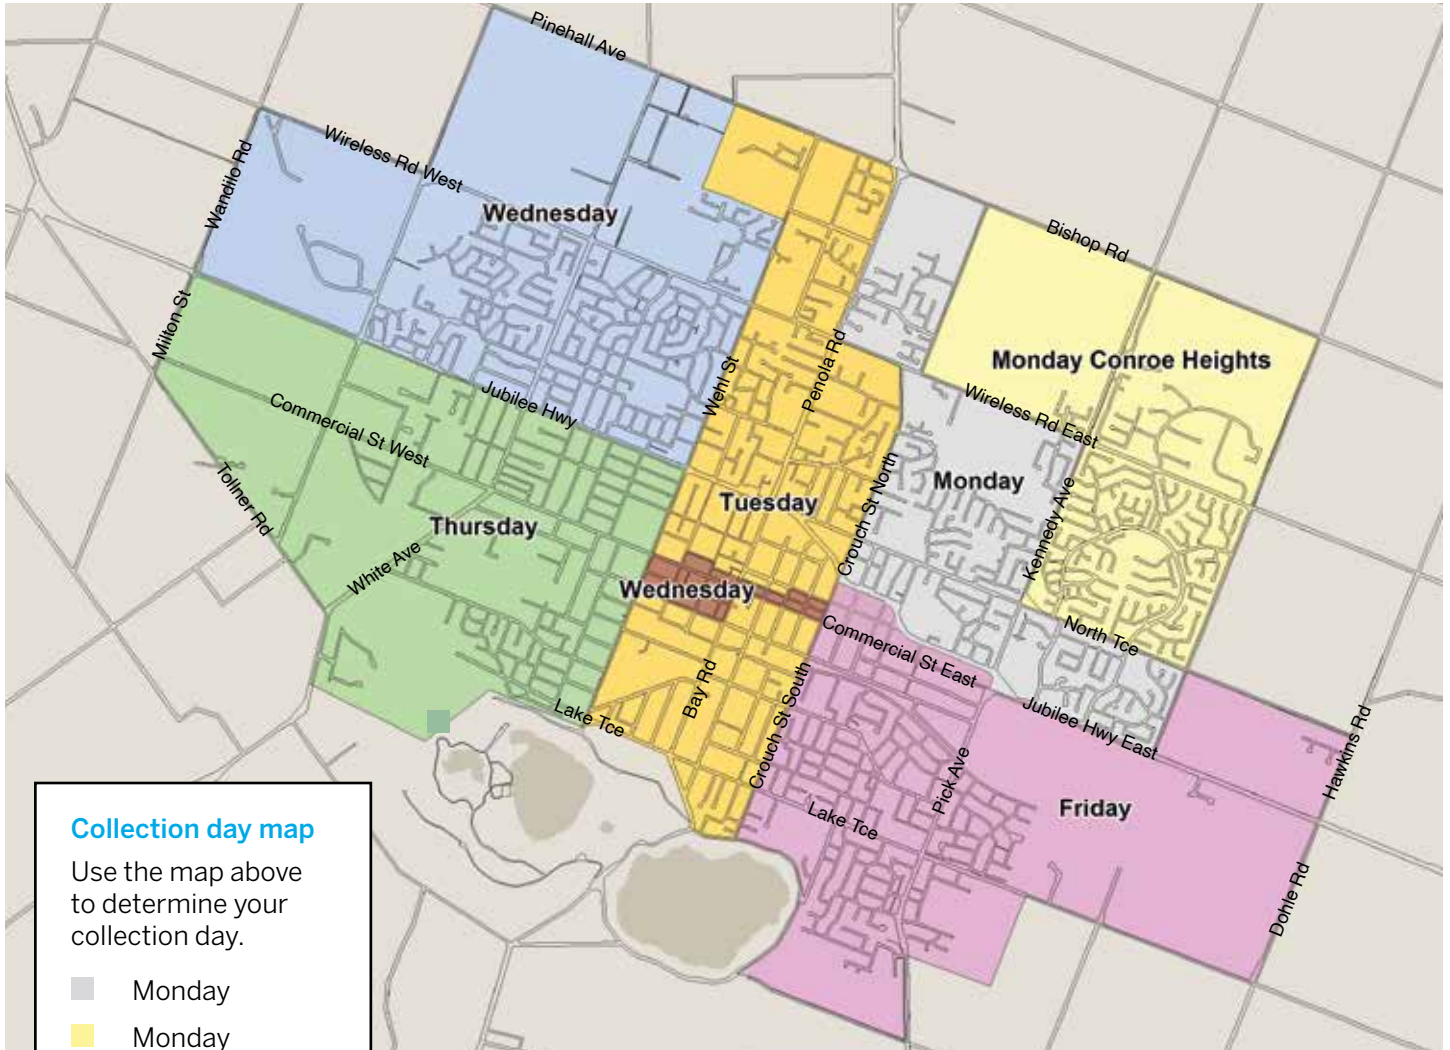

KERBSIDE COLLECTION CALENDAR 2022-2023

Collection day map
Use the map above to determine your collection day.

- Monday
- Monday Conroe Heights
- Tuesday
- Wednesday
- Wednesday CBD
- Thursday
- Friday

What can I put in my FOGO bin?

Lawn clippings, garden prunings, twigs, leaves, small branches, food scraps, tissues, paper towel and items marked 'compostable' such as **takeaway containers** and **coffee cups** are just some examples. For further information refer to <https://www.mountgambier.sa.gov.au/FOGO>

What can I put in my recycling bin?

Glass bottles & jars (rinsed, lids off, no broken glass or ovenproof glass), **aluminium and steel** (rinsed, lids off), **hard plastics** (rinsed, lids off), **cartons, paper and cardboard** (flattened boxes, not shredded or tied).

Correct bin placement

Where practical keep a minimum distance of 1 metre between bins, and 1 metre between bins and parked cars, street trees, stobie poles and letter boxes.